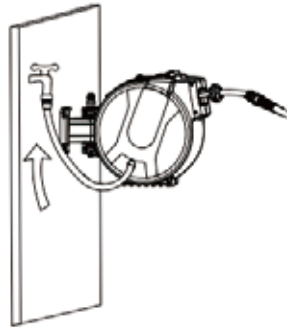

Drill holes in the wall and fix the base

Connect the side connector to the tap

The tap adaptor up, insert along the arrow directly and fix the hose reel

- 1.No bending,no winding,no dirty hands.
- 2.Roll out: more comfortable and less effort to pull out hose to the desired length.
- 3.Roll in: hose guide neatly rolls up the hose, retracting time is longer and safer, retraction is smoother.
- 4.Long-lasting hose winding technology: short tug on the hose.
- 5.Space saving wall mounted, can be swivelled.
- 6.Handle is ergonomic for convenient storage,removal and transportation.
- 7.Anti-drip device prevents water leaking after use.
8. Integrated holder for storing nozzles or sprayers.