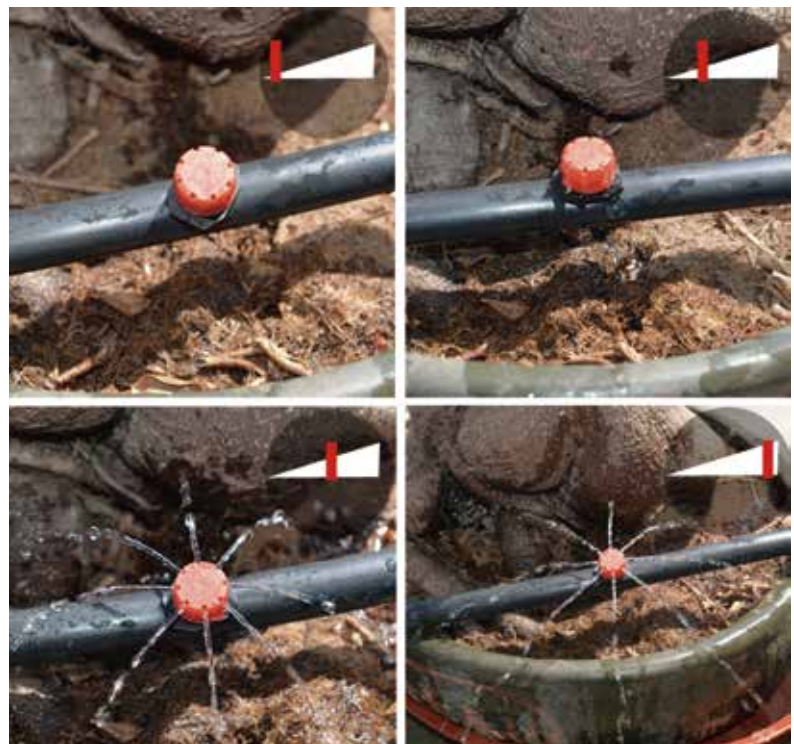

Drip

	TS7013-1 Micro sprinkler
	TS7013 Micro sprinkler

	TS7030 Tube stopper
	TS7031 Tube stopper

	TS7034 Mini valve
	TS6205 Filter

	TS7026 16mm two way joiner
	TS7027 16mm three way joiner
	TS7025 16mm elbow joiner

	TS7032 1" adaptor
	TS7033 3/4" adaptor

	TS6204 1" filter

	TS6201 Quick coupling valve

	TS6202 Quick coupling valve

	TS6501 Adjustable spike dripper

	TS6115 16mm barbed connector

	TS6114 16mm barbed connector

	TS6502 Connector tube

	TS7023 16mm pipe joiner

	TS6503 Spike Dripper

	TS6504 Spike Dripper

	TS7028 Tube puncher