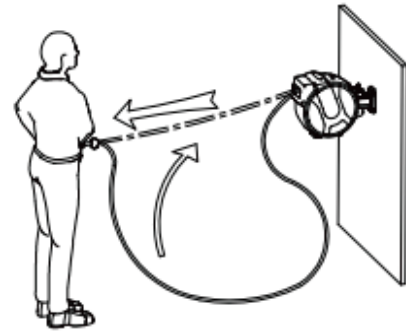

Drill holes in the wall and fix the base

Connect the side connector to the tap

The tap adaptor up, insert along the arrow directly and fix the hose reel

- 1.No bending,no winding,no dirty hands.
- 2.Roll out: more comfortable and less effort to pull out hose to the desired length.
- 3.Roll in: hose guide neatly rolls up the hose, retracting time is longer and safer, retraction is smoother.
- 4.Long-lasting hose winding technology: short tug on the hose.
- 5.Space saving wall mounted, can be swivelled.
- 6.Handle is ergonomic for convenient storage,removal and transportation.
- 7.Anti-drip device prevents water leaking after use.
8. Integrated holder for storing nozzles or sprayers.