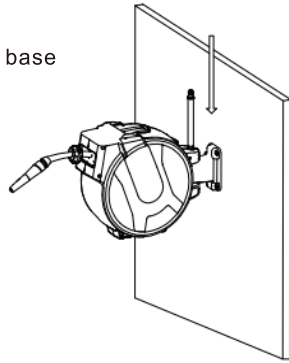

Drill holes in the wall and fix the base

Connect the side connector to the tap

The tap adaptor up, insert along the arrow directly and fix the hose reel

- 1.No bending,no winding,no dirty hands.
- 2.Roll out: more comfortable and less effort to pull out hose to the desired length.
- 3.Roll in: hose guide neatly rolls up the hose, retracting time is longer and safer, retraction is smoother.
- 4.Long-lasting hose winding technology: short tug on the hose.
- 5.Space saving wall mounted, can be swivelled.
- 6.Handle is ergonomic for convenient storage,removal and transportation.
- 7.Anti-drip device prevents water leaking after use.
8. Integrated holder for storing nozzles or sprayers.