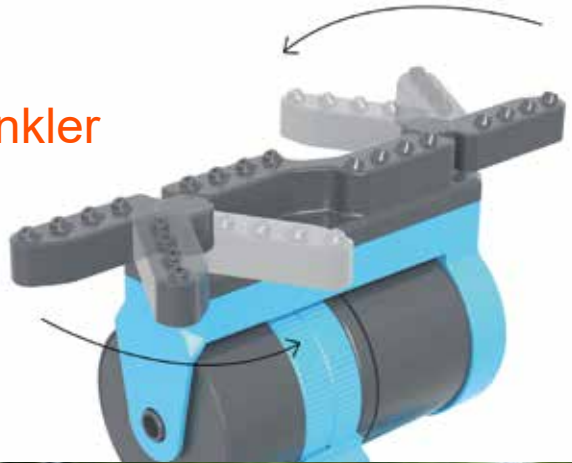

TS1084
Transformers sprinkler

TS5009
TAP HOSE HOLDER

TS8047

10m+1.5m auto hose reel
cart-low speed function

TS8046
MINI PORTABLE HOSE REEL

TS8038
HOSE REEL WITH HIGH QUALITY

TS8039 HOSE REEL

SIMPLE AND CONVENIENT