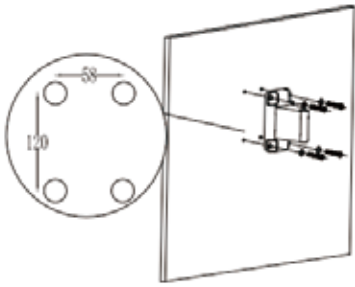

Drill holes in the wall and fix the base

Connect the side connector to the tap

The tap adaptor up, insert along the arrow directly and fix the hose reel

- 1.No bending,no winding,no dirty hands.
- 2.Roll out: more comfortable and less effort to pull out hose to the desired length.
- 3.Roll in: hose guide neatly rolls up the hose, retracting time is longer and safer, retraction is smoother.
- 4.Long-lasting hose winding technology: short tug on the hose.
- 5.Space saving wall mounted, can be swivelled.
- 6.Handle is ergonomic for convenient storage,removal and transportation.
- 7.Anti-drip device prevents water leaking after use.
8. Integrated holder for storing nozzles or sprayers.